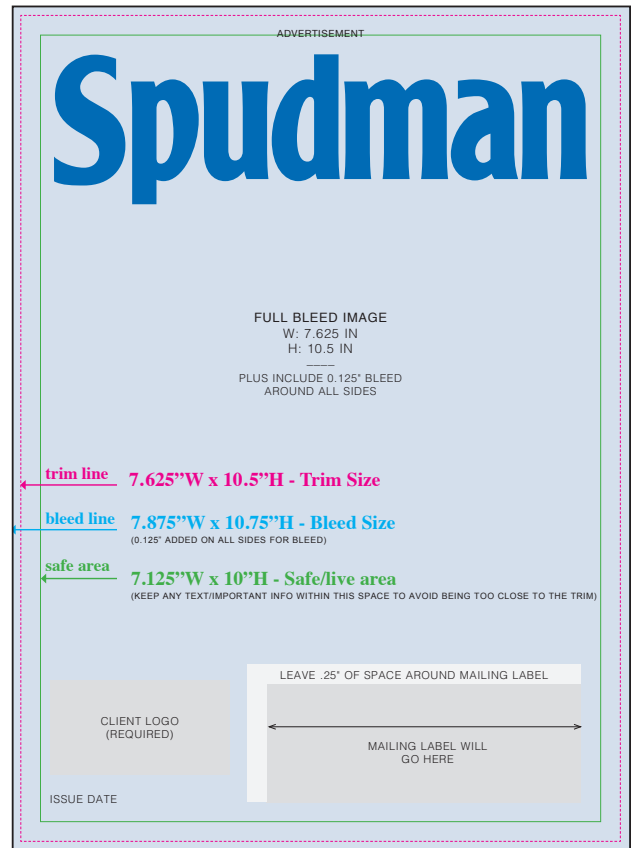

FULL PAGE FALSE COVER SPECS

FRONT SIDE

- Trim: W: 7.625" x H: 10.5"
Bleed: W: 7.875" x H: 10.75"
- Choose one of the three color options to compliment your brand and artwork.
 - Option 1: 
 - Option 2: 
 - Option 3: 

BACK SIDE

- Trim: W: 7.625" x H: 10.5"
Bleed: W: 7.875" x H: 10.75"
- No requirements for artwork

**Back Side
Full Bleed Image**

**W: 7.625"
H: 10.5"**

Please download the full page false cover template at
<https://spudman.media/print/specifications>